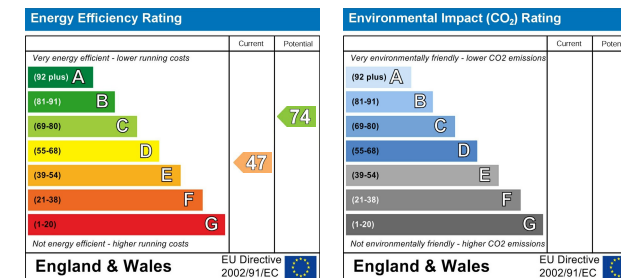

Energy Efficiency Graph

These particulars, whilst believed to be accurate are set out as a general outline only for guidance and do not constitute any part of an offer or contract. Intending purchasers should not rely on them as statements of representation of fact, but must satisfy themselves by inspection or otherwise as to their accuracy. No person in this firm's employment has the authority to make or give any representation or warranty in respect of the property.

33-35 High Street, Harrow On The Hill, Harrow, Middlesex, HA1 3HT
Tel: 020 8422 3333 Email: enquiries@wilson-hawkins.co.uk www.wilson-hawkins.co.uk