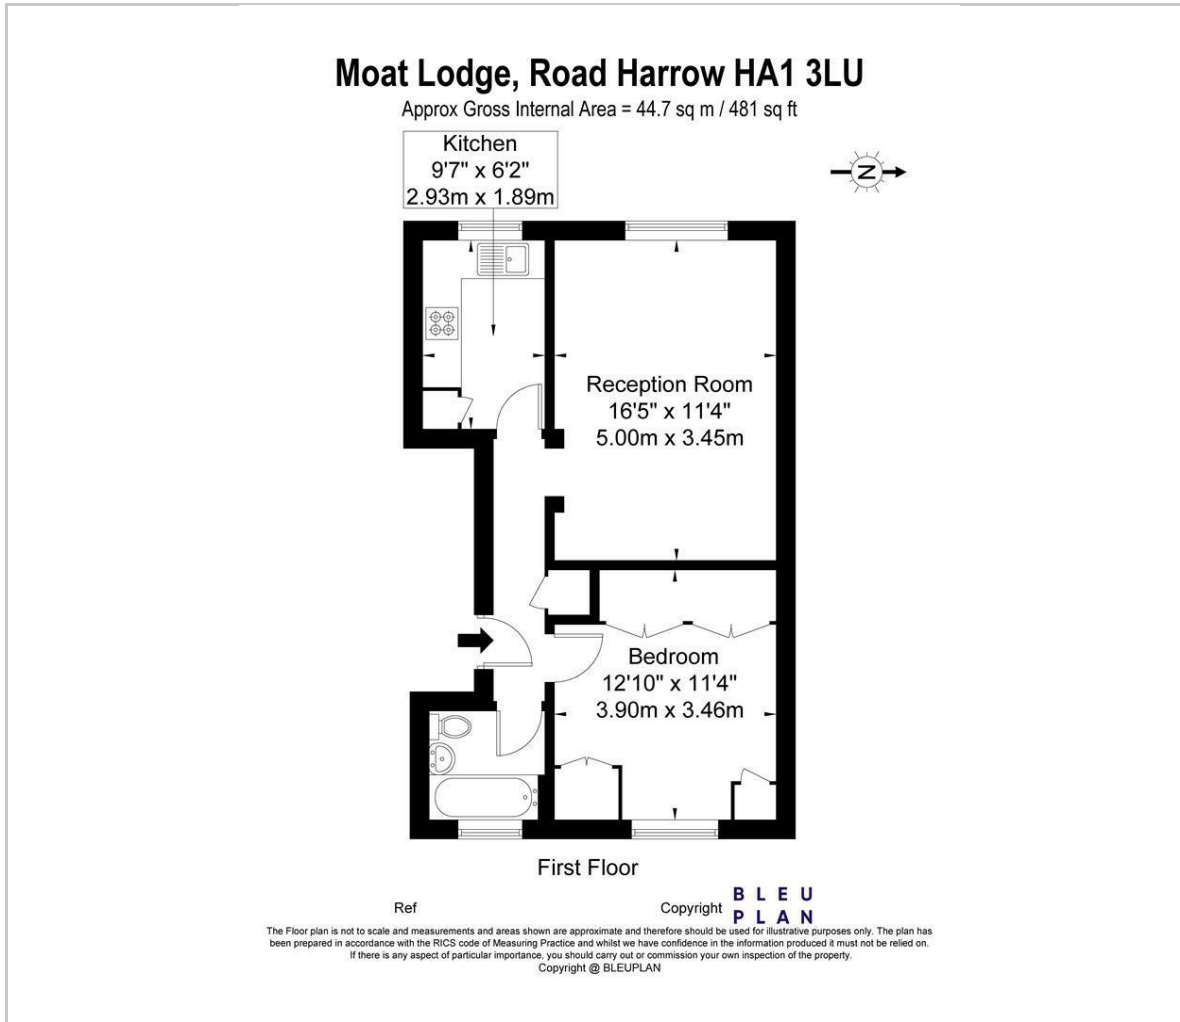

Communal Front Door

Stairs to First Floor

Own Front Door

Entrance Hall

Lounge

Kitchen

Bedroom

Bathroom

Outside

Garage in Block

Landscaped Communal Gardens
Share of Freehold with an 89 year lease
Council Tax Band C
Service Charge £1,914.80 pa
Ground rent for garage £15.50 pa

Floor Plan

Viewing

Please contact our Harrow on the Hill Office on 020 8422 3333 if you wish to arrange a viewing appointment for this property or require further information.