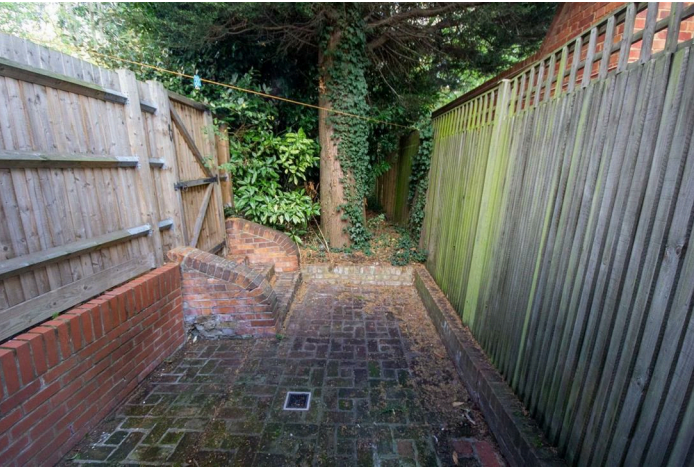

Annex Red lodge South Hill Avenue, Harrow On The Hill, Middlesex, HA1 3NZ  
£1,050 Per Month

Annex Red lodge South Hill Avenue, Harrow On The Hill, Middlesex, HA1 3NZ

**£1,050 Per Month**

A NEWLY refurbished spacious studio flat with PRIVATE GARDEN, OWN DRIVEWAY, INCLUDING ALL BILLS & COUNCIL TAX, IMMACULATE CONDITON, AVAILABLE NOW FURNISHED OR UNFURNISHED.